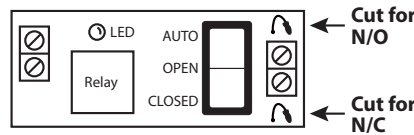

Functional Devices, Inc. 12V & 24V Jumper
Bulletin B1589 • 393182A

- RIBM12S
- RIBM24S
- RIBMN12S
- RIBMN24S
- RIBMN12S-FA
- RIBMN24S-FA

Must clip appropriate jumper to select N/O or N/C (see label)