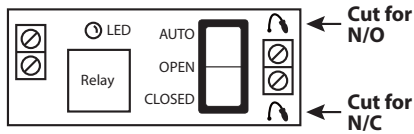

Functional Devices, Inc. 12V & 24V Jumper
Bulletin B1589 • 393182A

- RIBM12S
- RIBM24S
- RIBMN12S
- RIBMN24S
- RIBMN12S-FA
- RIBMN24S-FA

Must clip appropriate jumper to select N/O or N/C (see label)

Functional Devices, Inc. 12V & 24V Jumper
Bulletin B1589 • 393182A

- RIBM12S
- RIBM24S
- RIBMN12S
- RIBMN24S
- RIBMN12S-FA
- RIBMN24S-FA

Must clip appropriate jumper to select N/O or N/C (see label)

Functional Devices, Inc. 12V & 24V Jumper
Bulletin B1589 • 393182A

- RIBM12S
- RIBM24S
- RIBMN12S
- RIBMN24S
- RIBMN12S-FA
- RIBMN24S-FA