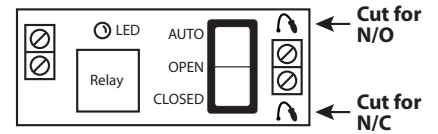

Functional Devices, Inc. 12V & 24V Jumper
Bulletin B1589 • 393182A

- RIBM12S
- RIBM24S
- RIBMN12S
- RIBMN24S
- RIBMN12S-FA
- RIBMN24S-FA

Must clip appropriate jumper to select N/O or N/C (see label)

Functional Devices, Inc. 12V & 24V Jumper
Bulletin B1589 • 393182A

- RIBM12S
- RIBM24S
- RIBMN12S
- RIBMN24S
- RIBMN12S-FA
- RIBMN24S-FA

Must clip appropriate jumper to select N/O or N/C (see label)

Functional Devices, Inc. 12V & 24V Jumper
Bulletin B1589 • 393182A

- RIBM12S
- RIBM24S
- RIBMN12S
- RIBMN24S
- RIBMN12S-FA
- RIBMN24S-FA