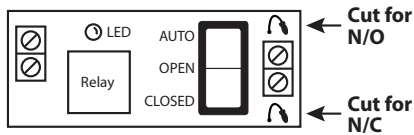

Functional Devices, Inc. 12V & 24V Jumper
Bulletin B1589 • 393182A

- RIBM12S
- RIBM24S
- RIBMN12S
- RIBMN24S
- RIBMN12S-FA
- RIBMN24S-FA

Must clip appropriate jumper to select N/O or N/C (see label)

Functional Devices, Inc. 12V & 24V Jumper
Bulletin B1589 • 393182A

- RIBM12S
- RIBM24S
- RIBMN12S
- RIBMN24S
- RIBMN12S-FA
- RIBMN24S-FA

Must clip appropriate jumper to select N/O or N/C (see label)

Functional Devices, Inc. 12V & 24V Jumper
Bulletin B1589 • 393182A

- RIBM12S
- RIBM24S
- RIBMN12S
- RIBMN24S
- RIBMN12S-FA
- RIBMN24S-FA

Must clip appropriate jumper to select N/O or N/C (see label)

Functional Devices, Inc. 12V & 24V Jumper
Bulletin B1589 • 393182A

- RIBM12S
- RIBM24S
- RIBMN12S
- RIBMN24S
- RIBMN12S-FA
- RIBMN24S-FA

Must clip appropriate jumper to select N/O or N/C (see label)