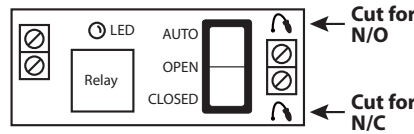

Functional Devices, Inc. 12V & 24V Jumper
Bulletin B1589 • 393182A

- RIBM12S
- RIBM24S
- RIBMN12S
- RIBMN24S
- RIBMN12S-FA
- RIBMN24S-FA

Must clip appropriate jumper to select N/O or N/C (see label)

Functional Devices, Inc. 12V & 24V Jumper
Bulletin B1589 • 393182A

- RIBM12S
- RIBM24S
- RIBMN12S
- RIBMN24S
- RIBMN12S-FA
- RIBMN24S-FA

Must clip appropriate jumper to select N/O or N/C (see label)

Functional Devices, Inc. 12V & 24V Jumper
Bulletin B1589 • 393182A

- RIBM12S
- RIBM24S
- RIBMN12S
- RIBMN24S
- RIBMN12S-FA
- RIBMN24S-FA

Must clip appropriate jumper to select N/O or N/C (see label)

Functional Devices, Inc. 12V & 24V Jumper
Bulletin B1589 • 393182A

- RIBM12S
- RIBM24S
- RIBMN12S
- RIBMN24S
- RIBMN12S-FA
- RIBMN24S-FA

Must clip appropriate jumper to select N/O or N/C (see label)