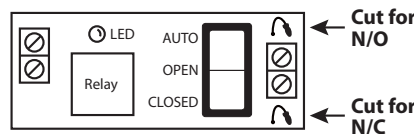

Functional Devices, Inc. 12V & 24V Jumper
Bulletin B1589 • 393182A

- RIBM12S
- RIBM24S
- RIBMN12S
- RIBMN24S
- RIBMN12S-FA
- RIBMN24S-FA

Must clip appropriate jumper to select N/O or N/C (see label)

Functional Devices, Inc. 12V & 24V Jumper
Bulletin B1589 • 393182A

- RIBM12S
- RIBM24S
- RIBMN12S
- RIBMN24S
- RIBMN12S-FA
- RIBMN24S-FA

Must clip appropriate jumper to select N/O or N/C (see label)

Functional Devices, Inc. 12V & 24V Jumper
Bulletin B1589 • 393182A

- RIBM12S
- RIBM24S
- RIBMN12S
- RIBMN24S
- RIBMN12S-FA
- RIBMN24S-FA

Must clip appropriate jumper to select N/O or N/C (see label)

Functional Devices, Inc. 12V & 24V Jumper
Bulletin B1589 • 393182A

- RIBM12S
- RIBM24S
- RIBMN12S
- RIBMN24S
- RIBMN12S-FA
- RIBMN24S-FA

Must clip appropriate jumper to select N/O or N/C (see label)