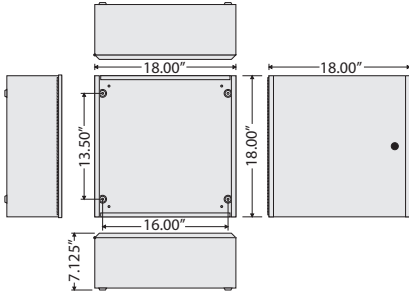

**ENCLOSURE**

**MH4400 Series**

Metal Housing, NEMA 1, 18.00" H x 18.00" W x 7.00" D

**MH4400 SERIES ASSEMBLIES**

Model #	Enclosure	Sub-Panel
MH4400	MH4400	
MH4403L	MH4400	SP4403L <sup>1</sup>
MH4404L	MH4400	SP4404L <sup>2</sup>

<sup>1</sup> = Polymetal 16.875" H x 15.75" W      <sup>2</sup> = Perforated Steel 16.875" H x 15.75" W

**SPECIFICATIONS**

**Construction:** 16 Gauge Steel  
**Cover Type:** Full Hinge Key Latch Door  
**Approvals:** UL Listed, C-UL, CE, RoHS