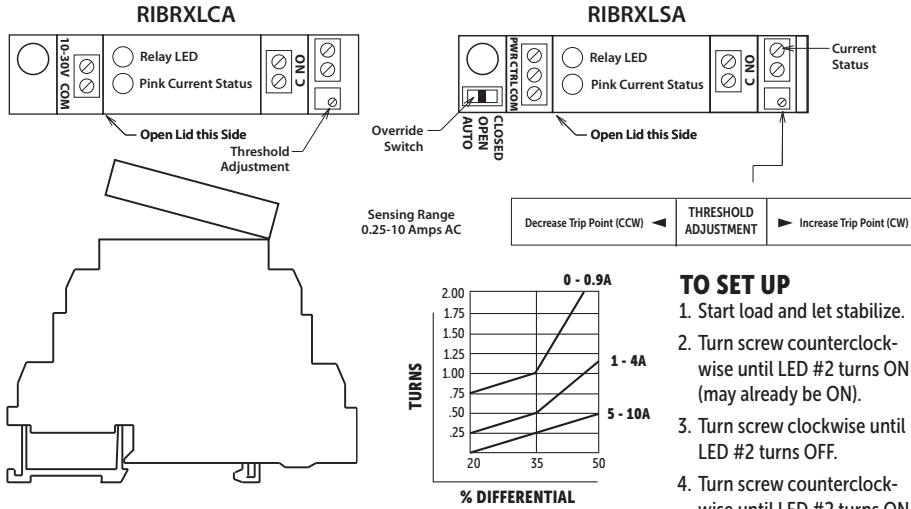

393272

For Replacement Relay ARL1C

393272

For Replacement Relay ARL1C

393272

For Replacement Relay ARL1C

393272

For Replacement Relay ARL1C