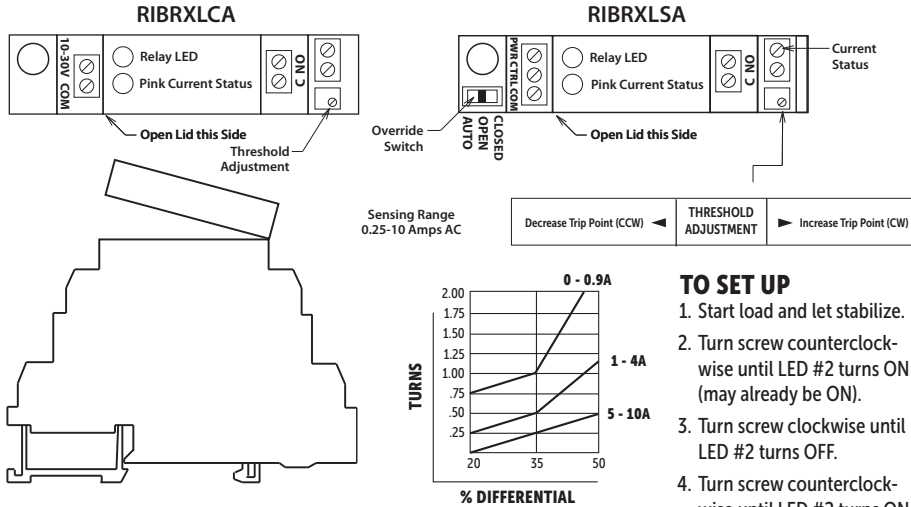

393272

For Replacement Relay ARL1C

393272

For Replacement Relay ARL1C

393272

For Replacement Relay ARL1C

393272

For Replacement Relay ARL1C