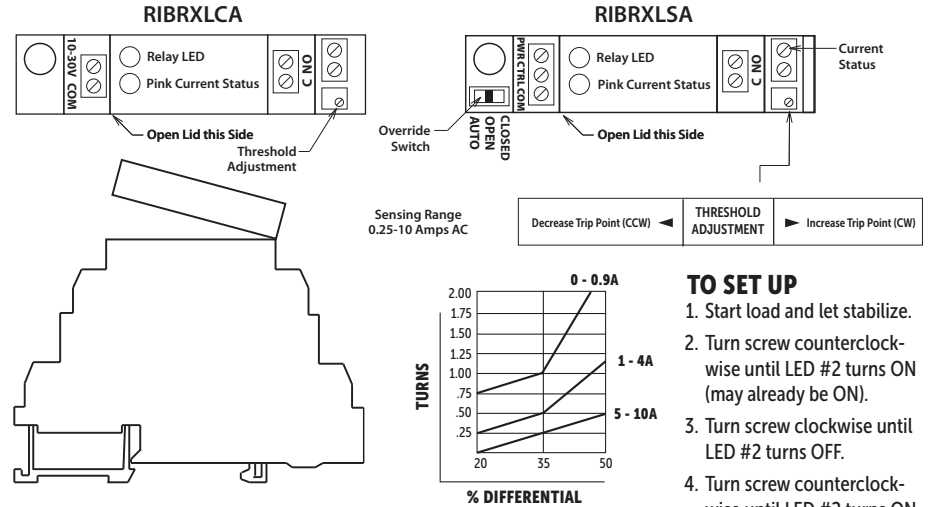

393272

For Replacement Relay ARL1C

393272

For Replacement Relay ARL1C

393272

For Replacement Relay ARL1C

393272

For Replacement Relay ARL1C