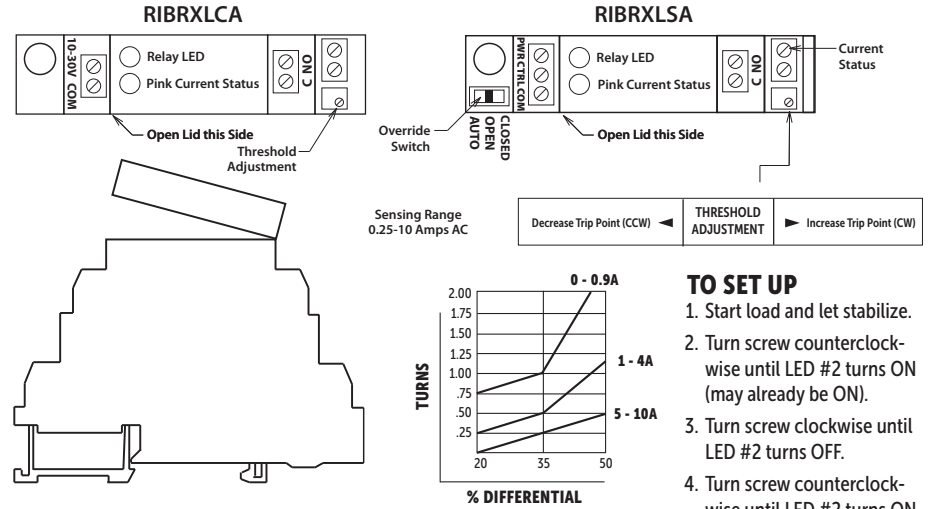

393272

For Replacement Relay ARL1C

393272

For Replacement Relay ARL1C

393272

For Replacement Relay ARL1C

393272

For Replacement Relay ARL1C