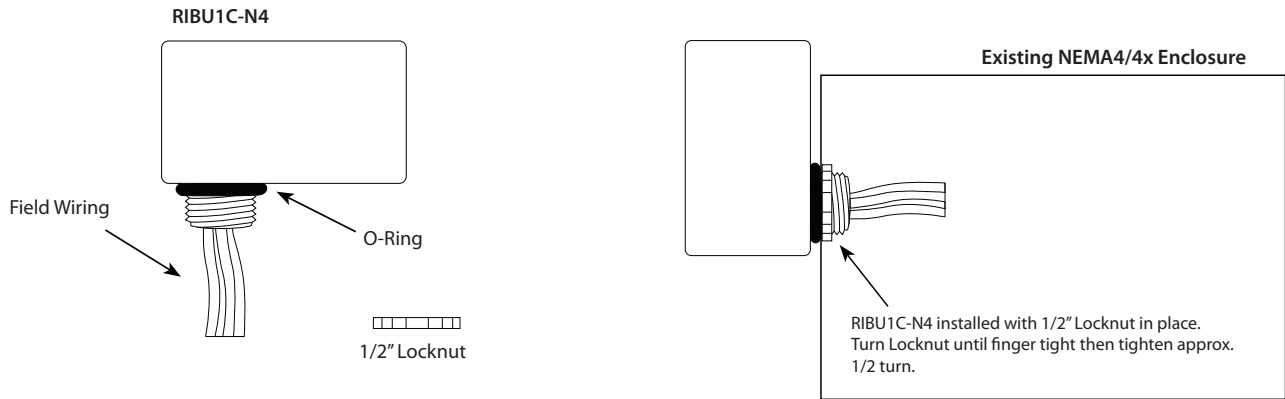

NEMA 4/4X Rated Enclosed Relay

B1308 Installation Instructions for -N4 Option

393138D

Example:

NEMA 4/4X Rated Enclosed Relay

B1308 Installation Instructions for -N4 Option

393138D

Example: